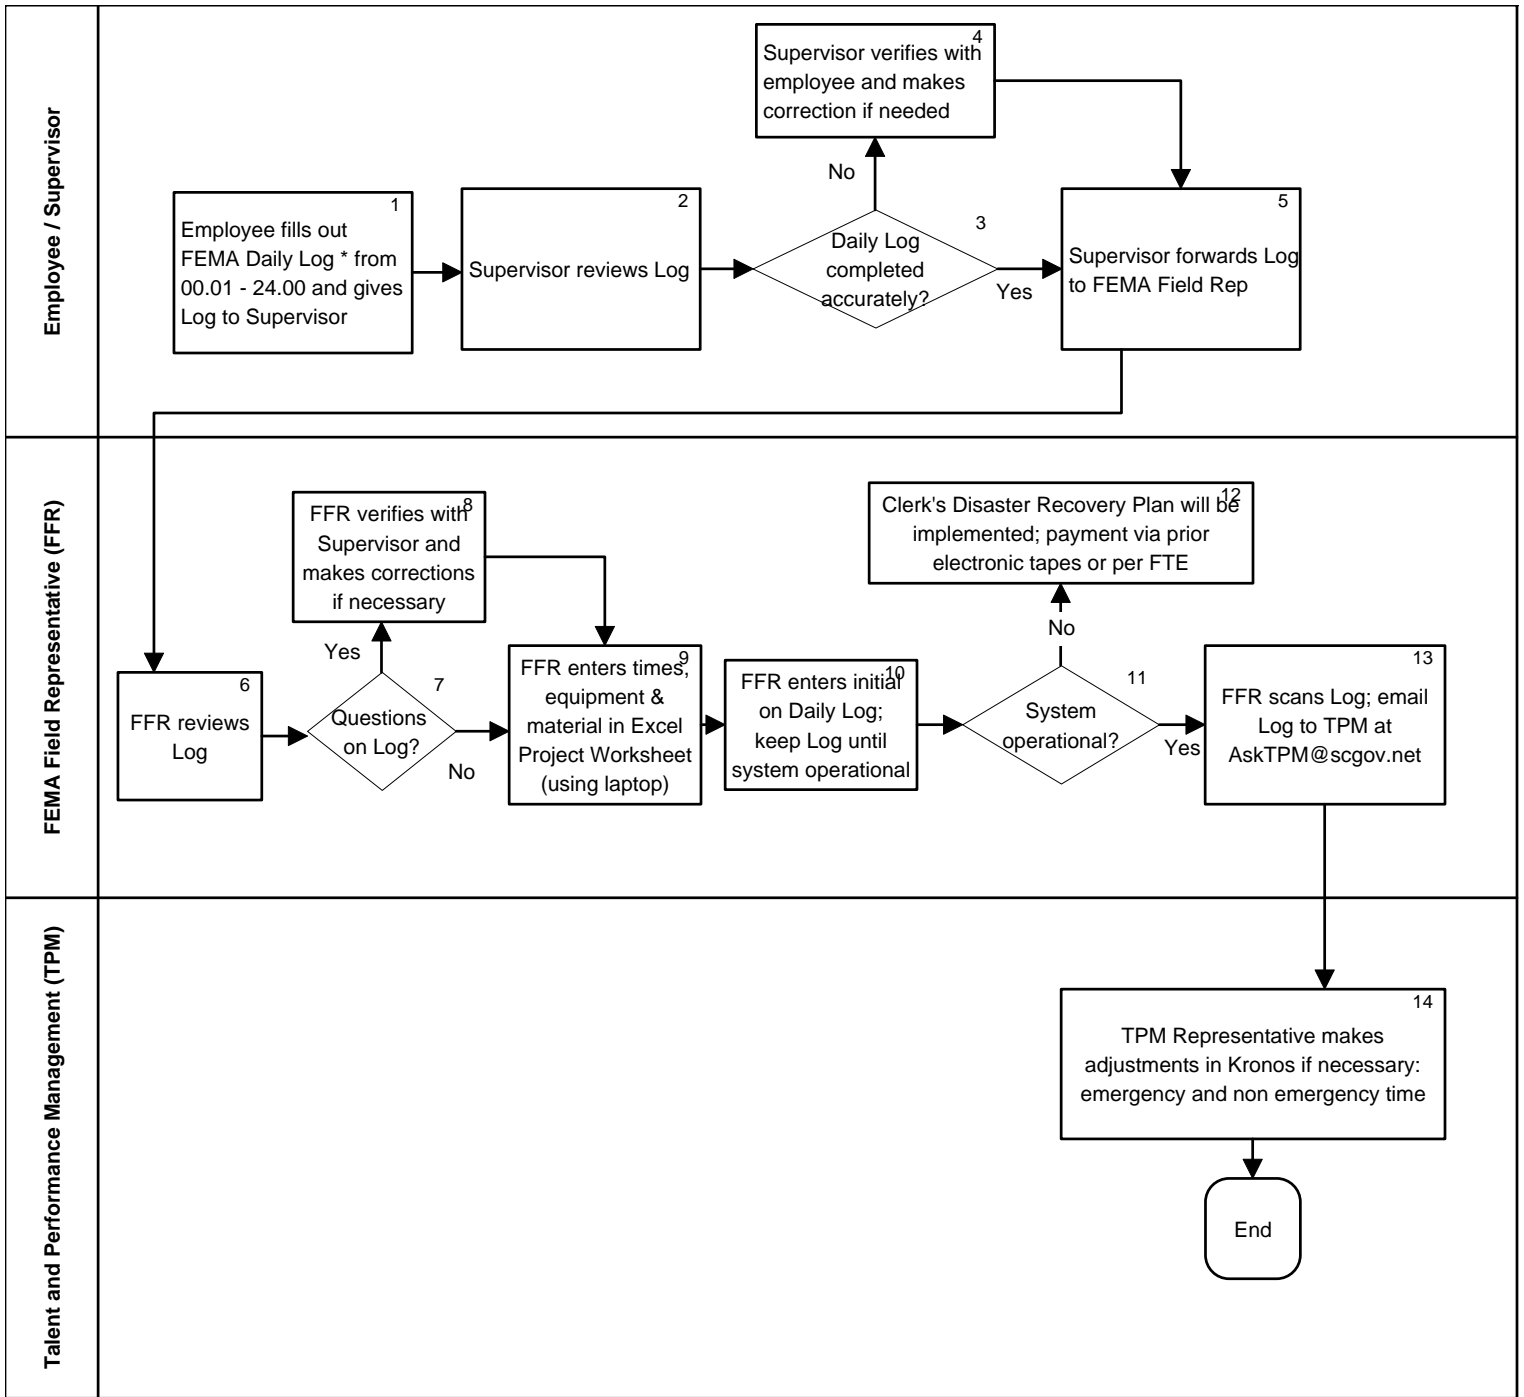

FEMA Daily Log (System Non-Operational)

* Fill out FEMA Daily Log when performing emergency duties (even when they are performed during normal working hours)

Note: only hours worked are reported in the payroll system and on the FEMA Daily Logs