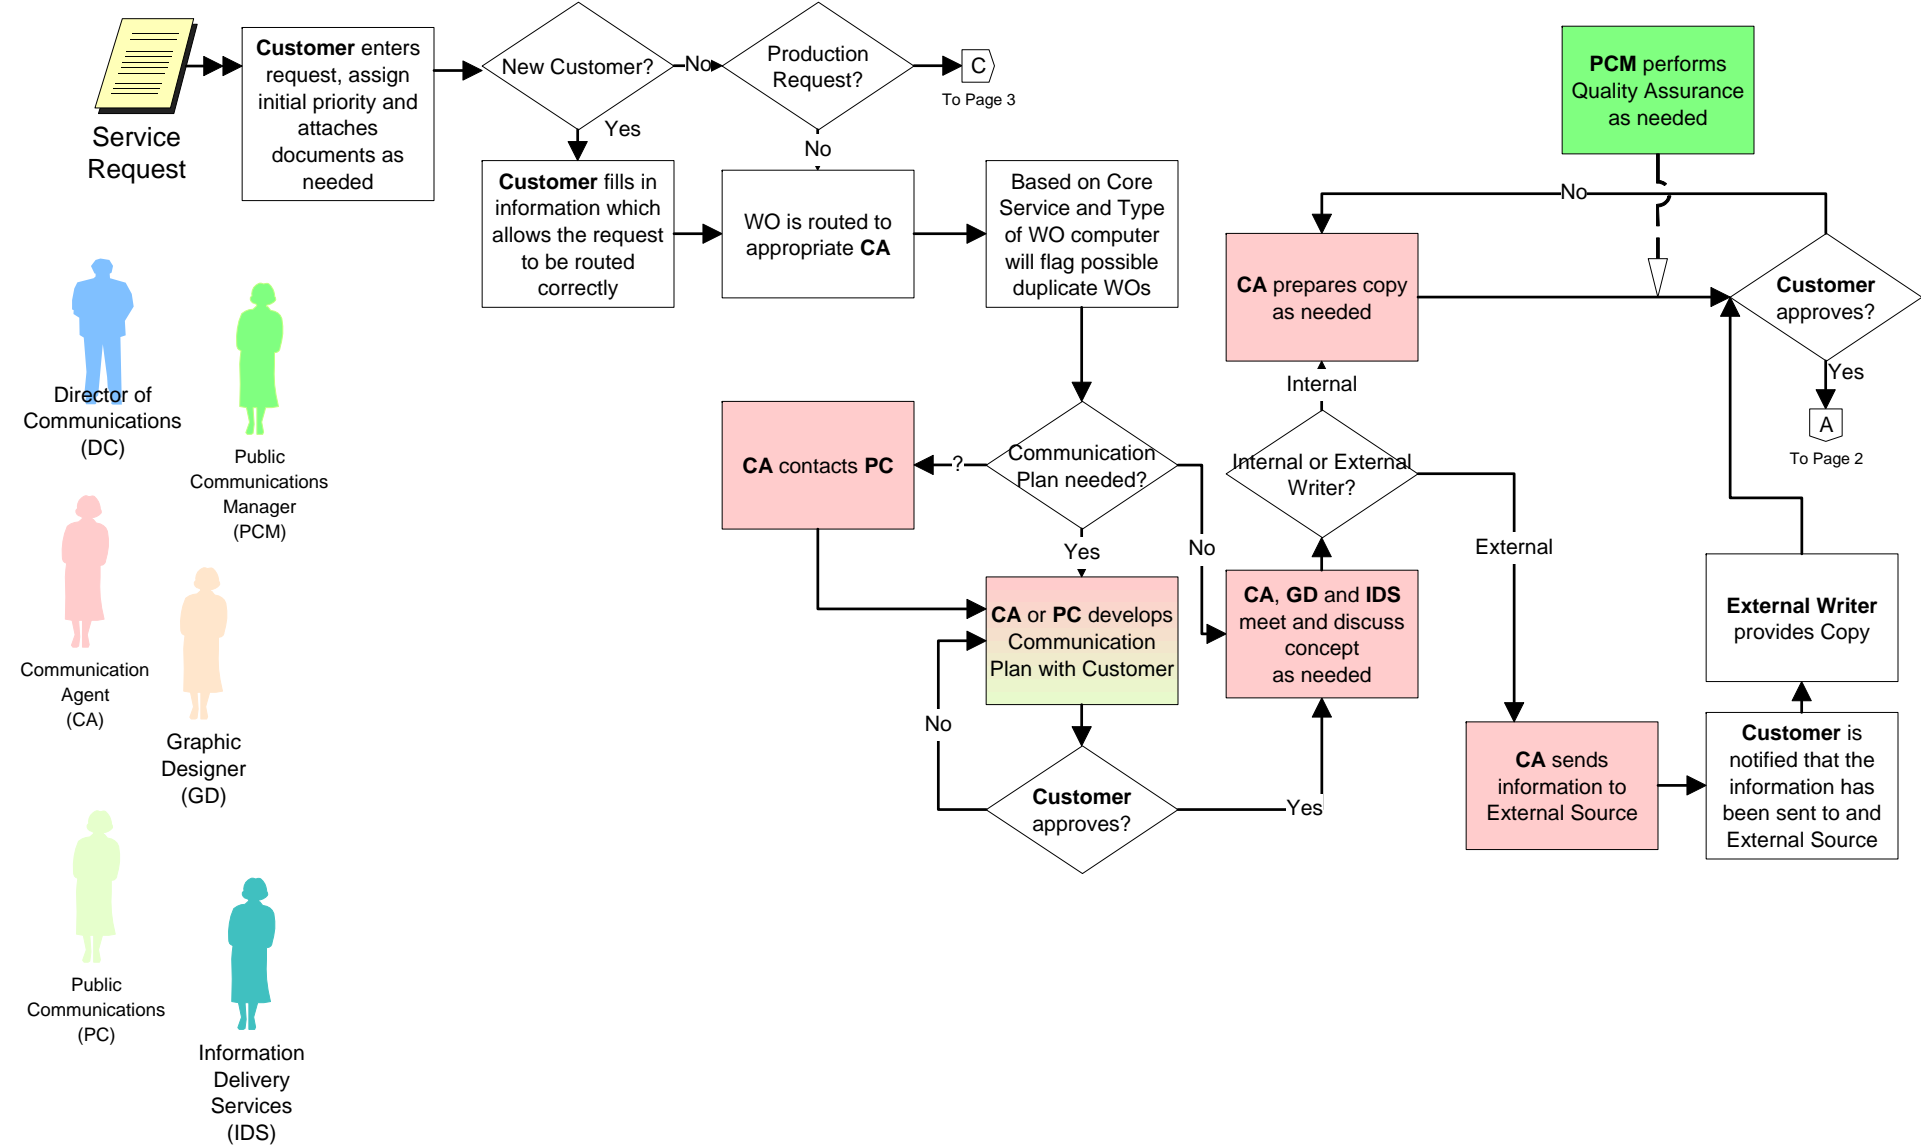

Communications - Service Request Process TO BE

Initial Request & Copy Phase

Process Owner: Larry Allen

Team: Liz Cantarine, Joyce Gogola, Theresa Haugh, Tomara Kafka, Ted Tobias, Susan Walsh, Donna Wingler, Elearnor Zoppe

FINAL
04/22/04

Communications - Service Request Process TO BE Production Phase